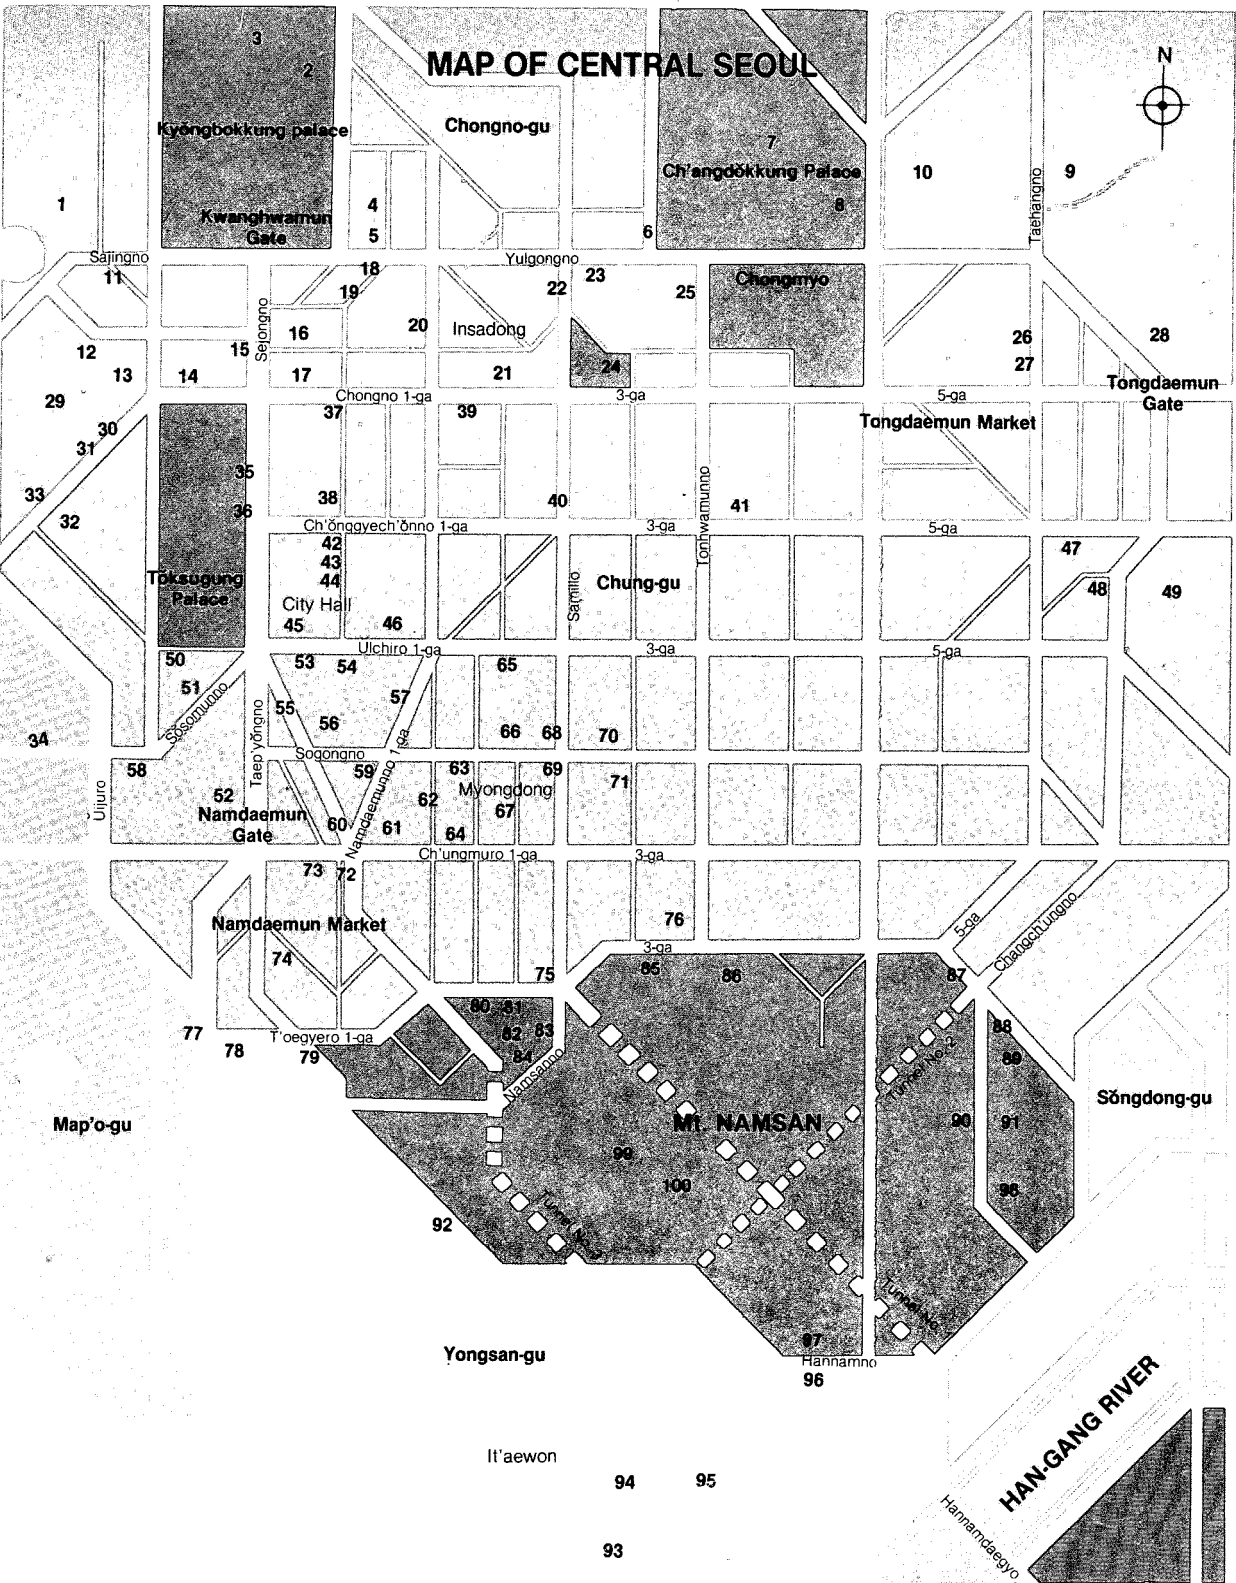

MAP OF CENTRAL SEOUL

INDEX

PLACES OF INTEREST

- 8 Ch'anggyonggung Palace
- 20 Chogyesa Temple
- 39 Poshin-gak
- 7 Secret Gardens (Piwon)
- 100 Seoul Tower
- 69 Myongdong Catholic Cathedral

MUSEUMS & CULTURAL CENTERS

- 2 National Museum
- 3 Folklore Museum
- 9 Korean Culture and Arts Foundation
- 86 Korea House
- 90 National Theatre
- 15 Sejong Cultural Center

DEPARTMENTS STORES

- 67 Cheil
- 57 Lotte
- 59 Midopa
- 73 Saerona
- 72 Shinsegae

ACCOMMODATIONS

- 87 Ambassador Hotel
- 85 Astoria Hotel
- 41 Central Hotel
- 93 Crown Hotel
- 96 Hyatt Hotel
- 94 Hamilton Hotel
- 75 King Sejong Hotel
- 35 Koreana Hotel
- 54 Lotte Hotel
- 11 New Naija Hotel
- 42 New Seoul Hotel
- 95 New Yongsan Hotel
- 82 Pacific Hotel
- 53 President Hotel
- 64 Savoy Hotel
- 38 Seoulin Hotel
- 55 Seoul Plaza Hotel
- 66 Seoul Royal Hotel
- 98 Tower Hotel
- 89 Shilla Hotel
- 79 Seoul Hilton Int'l
- 56 Westin Chosun Hotel

HOSPITALS

- 28 Ewha Womans Univ. Hospital
- 48 Medical Center
- 70 Paik General Hospital
- 33 Seoul Red Cross Hospital
- 69 St. Mary's Hospital
- 30 Korea General Hospital
- 10 Seoul National Univ. Hospital

EMBASSIES

- 14 Australia
- 40 Austria
- 53 Brazil

- 43 Canada
- 62 Republic of China
- 17 Finland
- 34 France
- 74 Germany
- 12 Italy
- 19 Japan
- 5 New Zealand
- 25 Panama
- 13 Saudi Arabia
- 31 Sweden
- 29 Switzerland
- 36 United Kingdom
- 16 U.S.A.

OTHERS

Il'aewon

94 95

93

HAN-GANG RIVER